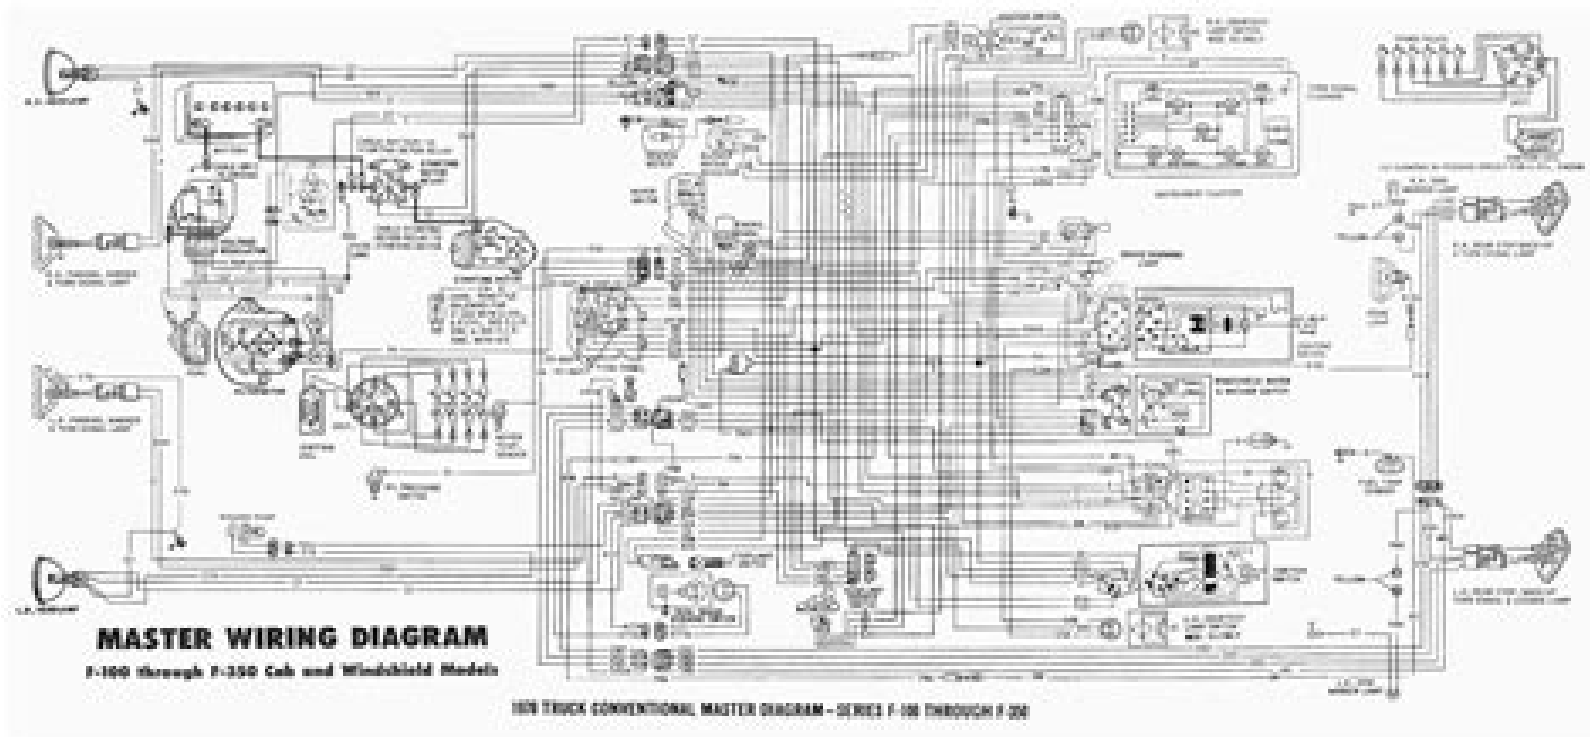

# Table of Contents

|   |    |
|---|----|
| <b>The Install Doctor</b> .....   | 3  |
| <b>Volkswagen Radio Wiring Diagrams</b> .....                             | 4  |
| <b>Vw Car Radio Stereo Audio Wiring Diagram Autoradio</b> .....           | 5  |
| <b>System Wiring Diagrams</b> .....                                       | 6  |
| <b>Volkswagen Golf 1998 System Wiring Diagrams</b> .....                  | 7  |
| <b>Vintage Vw Wiring Diagrams</b> .....                                   | 8  |
| <b>Vw</b> .....   | 9  |
| <b>How To Wire A Car Stereo 15 Steps With Pictures</b> .....              | 10 |
| <b>Free Wiring Diagrams</b> .....   | 11 |
| <b>Free Vw Golf 5 Radio Wiring Diagram Thehakkaboy</b> .....              | 12 |
| <b>Volkswagen Alarm Remote Start And Stereo Wiring</b> .....              | 13 |
| <b>T4 Base Wiring Diagrams Transporters</b> .....                         | 14 |
| <b>Ross</b> .....   | 15 |
| <b>Easy Monsoon Amplifier Bypass Wiring</b> .....                         | 16 |
| <b>2000 Volkswagen Beetle Car Radio Stereo Audio Wiring Diagram</b> ..... | 17 |
| <b>Free Vehicle Wiring Relay Diagrams And Technical</b> .....             | 18 |
| <b>2001 Vw Jetta Radio Wiring Diagram Free Wiring Diagram</b> .....       | 19 |
| <b>Volkswagen</b> .....   | 20 |
| <b>Vw Passat Radio Wiring Diagram Autocardesign</b> .....                 | 21 |
| <b>Peterbilt Semi Trucks Car Stereo Iso</b> .....                         | 22 |
| <b>98 Jetta Fuse Panel Diagram</b> .....                                  | 23 |
| <b>Upgrading The Stereo System In Your 1998</b> .....                     | 24 |
| <b>Harnesses For Cars Trucks Amp Suvs</b> .....                           | 25 |
| <b>Exact Oem Reproduction Wiring Harnesses For Classic</b> .....          | 26 |
| <b>Kium Sportage Wiring Diagram</b> .....                                 | 27 |